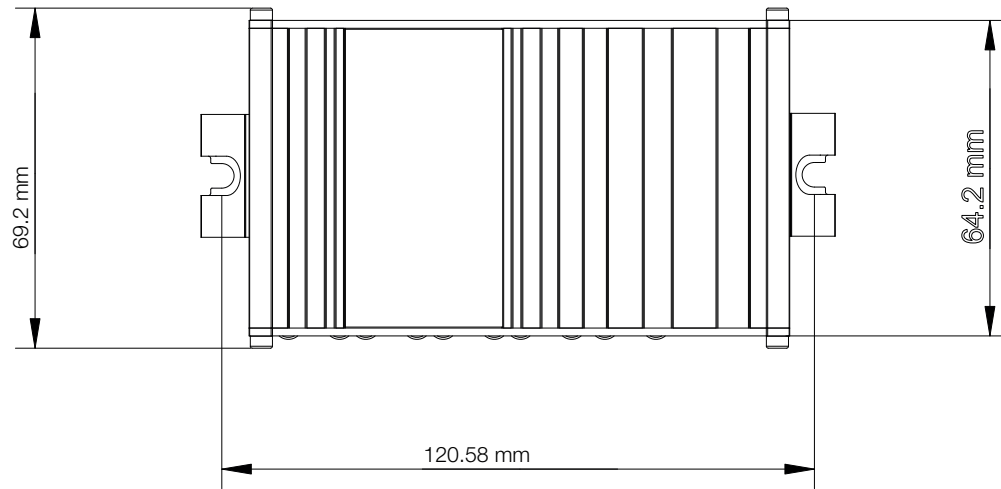

CAMSWITCH™ 4 PLUS

Dimensioned Drawings
Dimensions in mm

Product Name
CAMSWITCH 4 PLUS

Veracity Product Code

VCS-4P1

V1.0