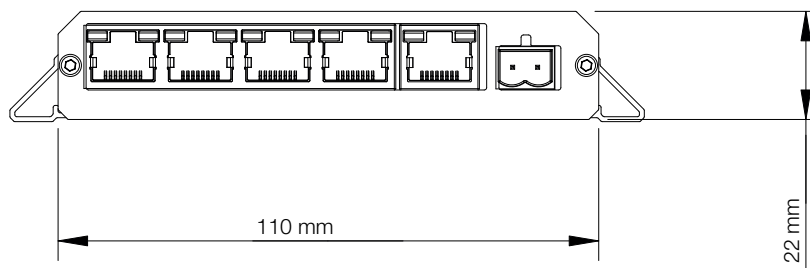

CAMSWITCH™ 4 PLUS

Dimensioned Drawings
Dimensions in mm

Product Name
CAMSWITCH 4 PLUS

Veracity Product Code

VCS-4P1

V1.0