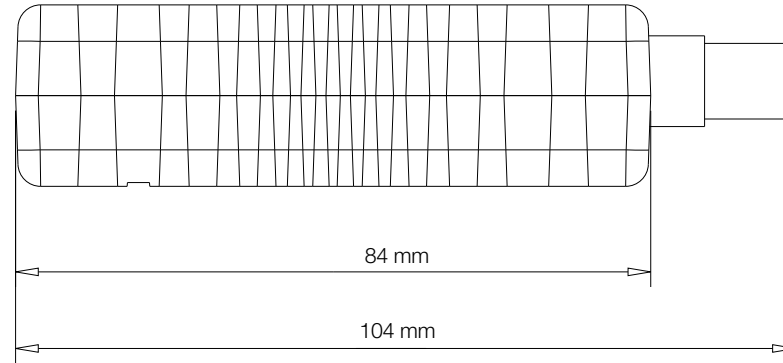

HIGHWIRE™

Dimensioned Drawings
Dimensions in mm

Product Name
HIGHWIRE

Veracity Product Codes VHW-HW

V1.4