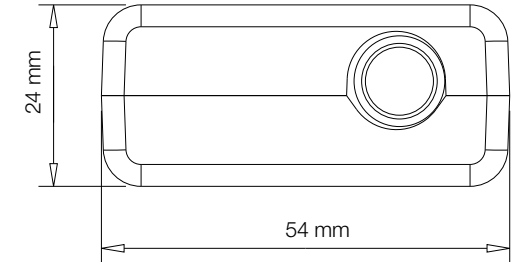

HIGHWIRE™

Dimensioned Drawings
Dimensions in mm

Product Name
HIGHWIRE

Veracity Product Codes VHW-HW

V1.4