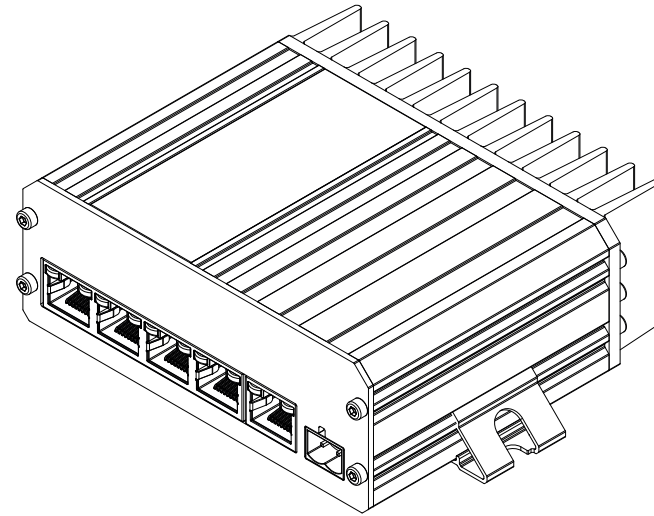

# CAMSWITCH™ 4 MOBILE

Dimensioned Drawings  
Dimensions in mm

Product Name  
**CAMSWITCH 4 MOBILE**

Veracity Product Code

VCS-4P1-MOB

V1.1