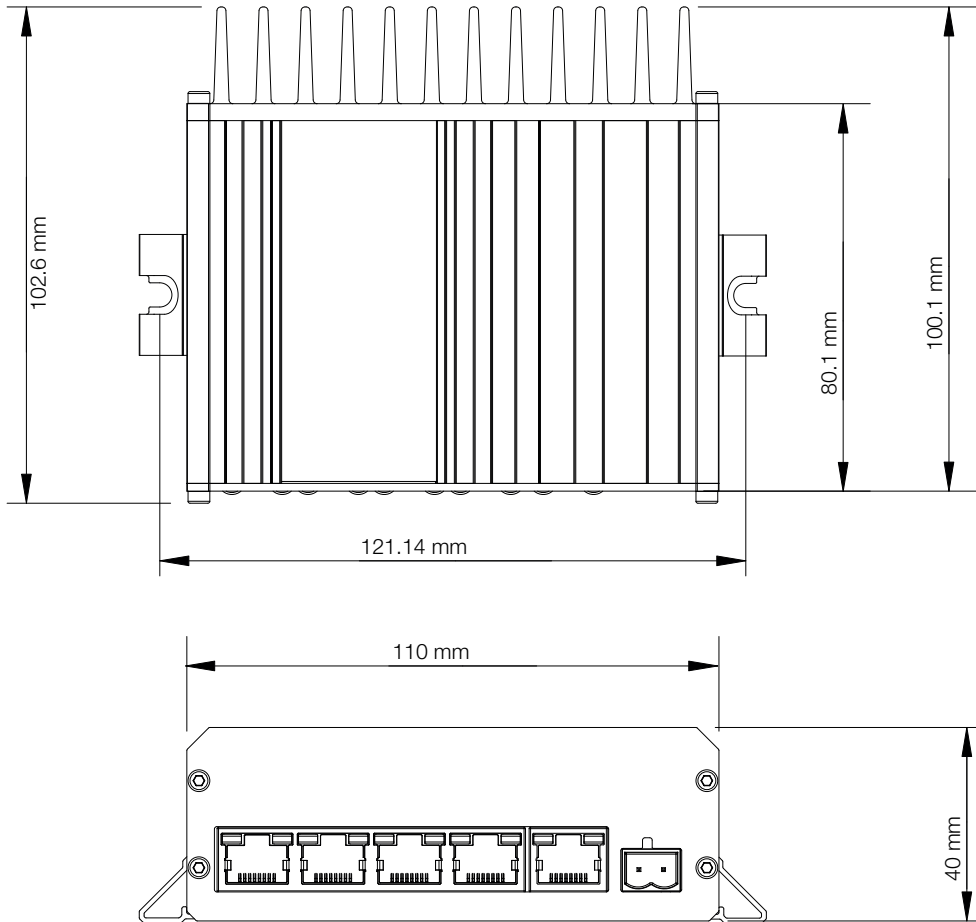

# CAMSWITCH™ 4 MOBILE

Dimensioned Drawings  
Dimensions in mm

Product Name  
**CAMSWITCH 4 MOBILE**

Veracity Product Code

VCS-4P1-MOB

V1.1