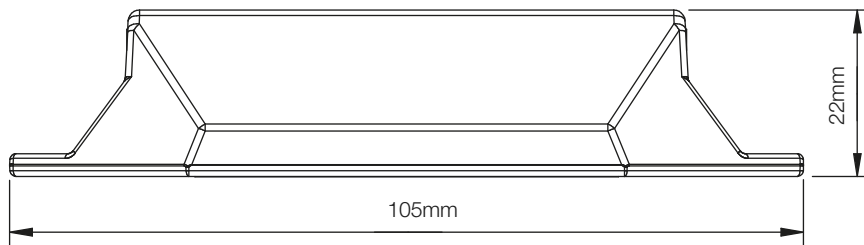

OUTREACH®

Dimensioned Drawings
Dimensions in mm

Product Name
OUTREACH MAX, OUTREACH LITE

Veracity Product Codes VOR-ORM, VOR-ORL