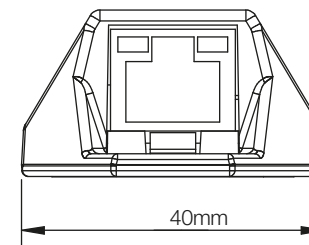

OUTREACH®

Dimensioned Drawings
Dimensions in mm

Product Name
OUTREACH MAX, OUTREACH LITE

Veracity Product Codes VOR-ORM, VOR-ORL