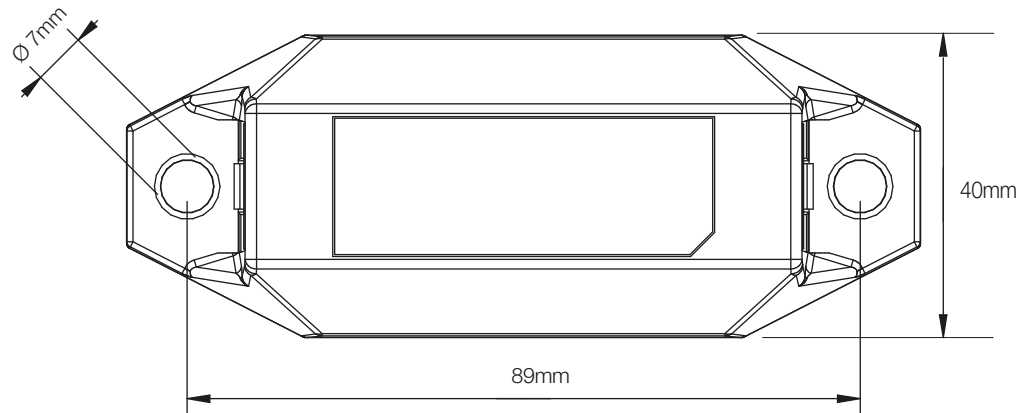

OUTREACH®

Dimensioned Drawings
Dimensions in mm

Product Name
OUTREACH MAX, OUTREACH LITE

Veracity Product Codes VOR-ORM, VOR-ORL