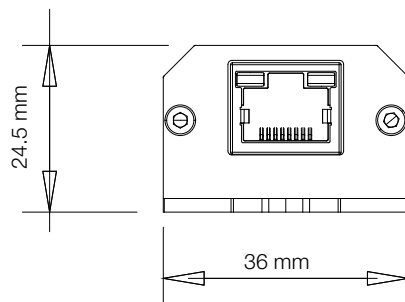

OUTREACH[®] G

Dimensioned Drawings
Dimensions in mm

Product Name
OUTREACH MAX G, OUTREACH LITE G

Veracity Product Codes VOR-ORM-G, VOR-ORL-G

V1.1