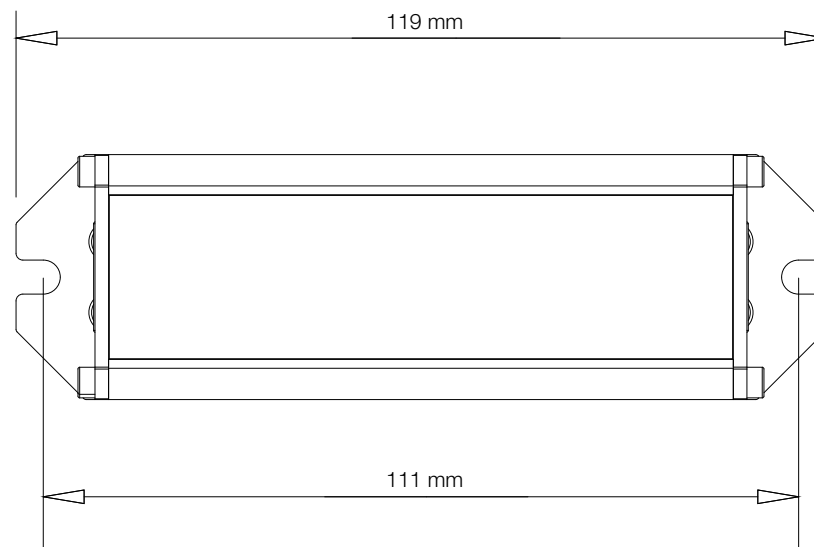

OUTREACH[®] G

Dimensioned Drawings
Dimensions in mm

Product Name
OUTREACH MAX G, OUTREACH LITE G

Veracity Product Codes VOR-ORM-G, VOR-ORL-G

V1.1