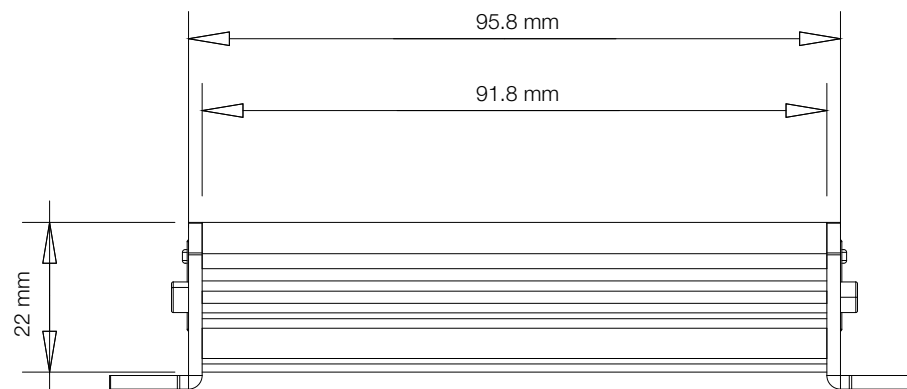

OUTREACH[®] G

Dimensioned Drawings
Dimensions in mm

Product Name
OUTREACH MAX G, OUTREACH LITE G

Veracity Product Codes VOR-ORM-G, VOR-ORL-G

V1.1