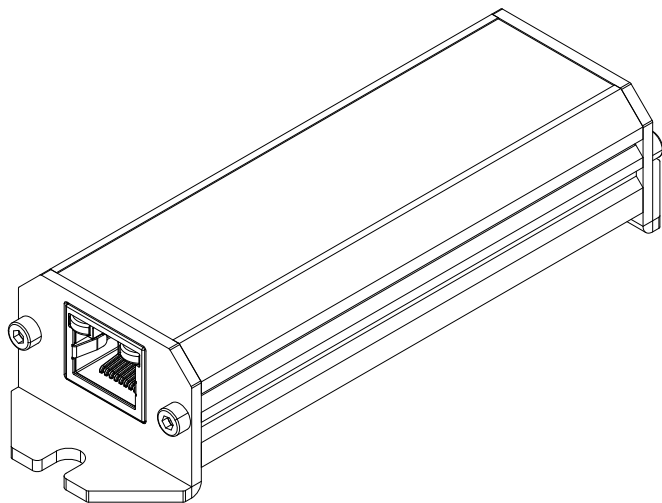

OUTREACH[®] G

Dimensioned Drawings
Dimensions in mm

Product Name
OUTREACH MAX G, OUTREACH LITE G

Veracity Product Codes VOR-ORM-G, VOR-ORL-G

V1.1